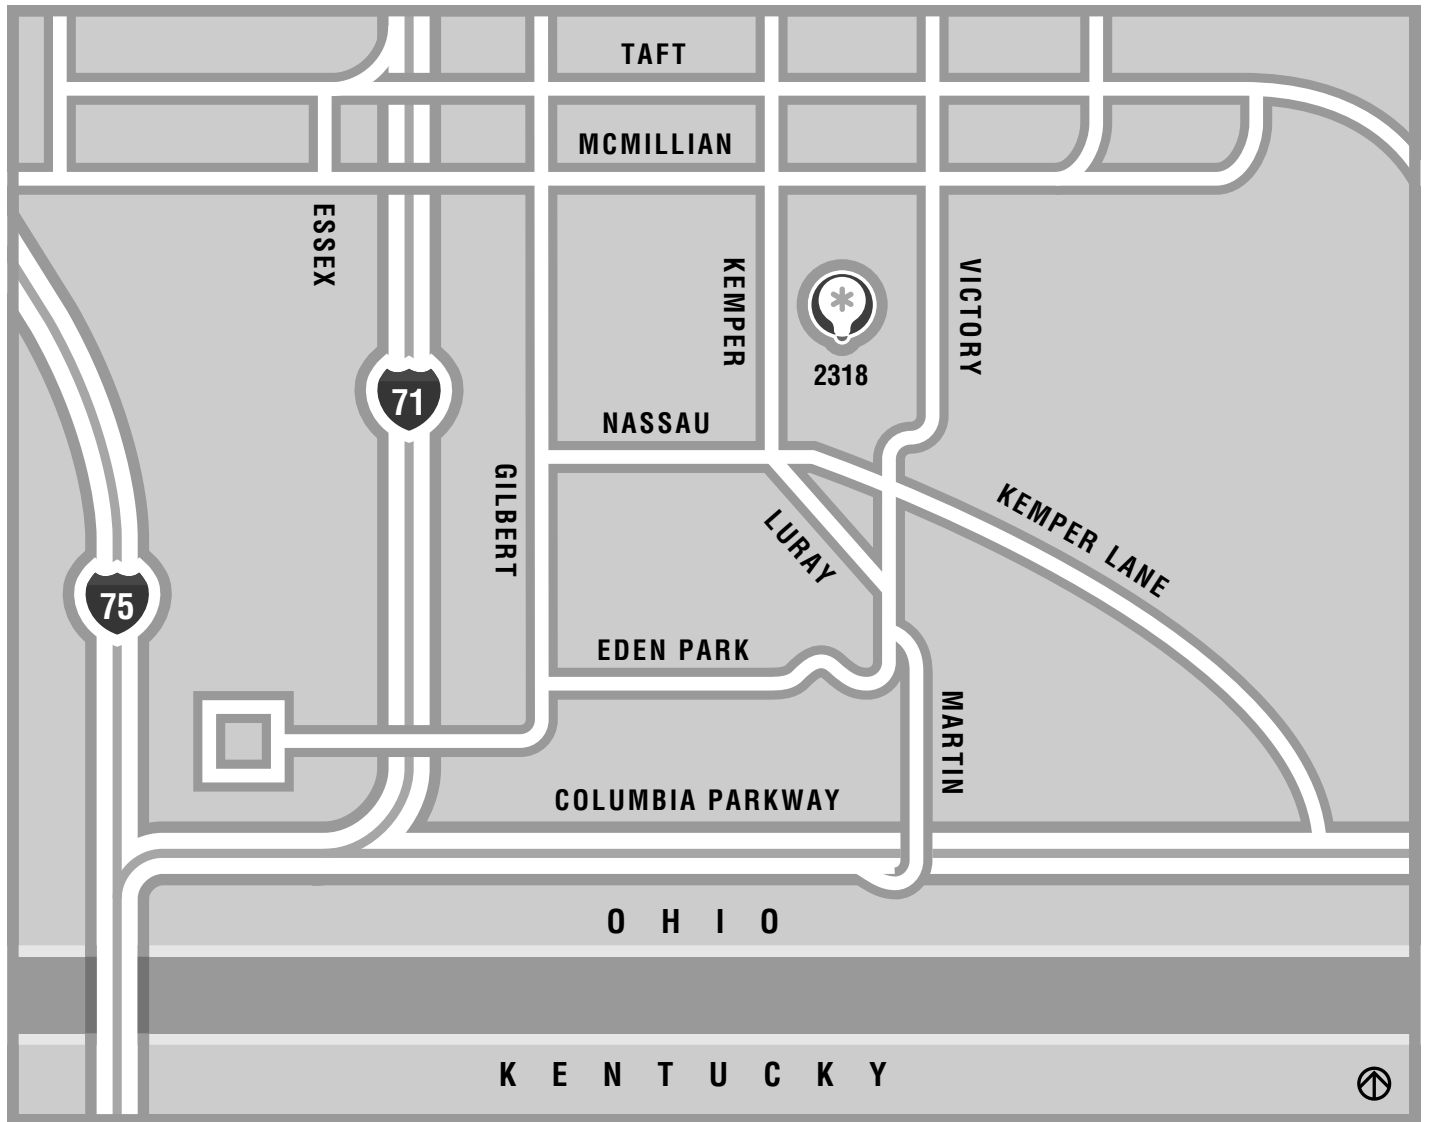

# DIRECTIONS TO OMNIOLOGY

## From South of Cincinnati

Take I-75 N across the Ohio River to Cincinnati  
Take US 50 E toward I-471/Columbia Parkway  
Turn left at traffic light onto Kemper Lane  
Turn right at second road - still Kemper Lane  
2318 Kemper Lane

## From North of Cincinnati

Take I-71 S to Taft Road, Exit 3  
Turn left at the end of the ramp onto Essex Place  
Go 1 block and turn left onto McMillan Street  
Turn right at traffic light onto Kemper Lane  
2318 Kemper Lane